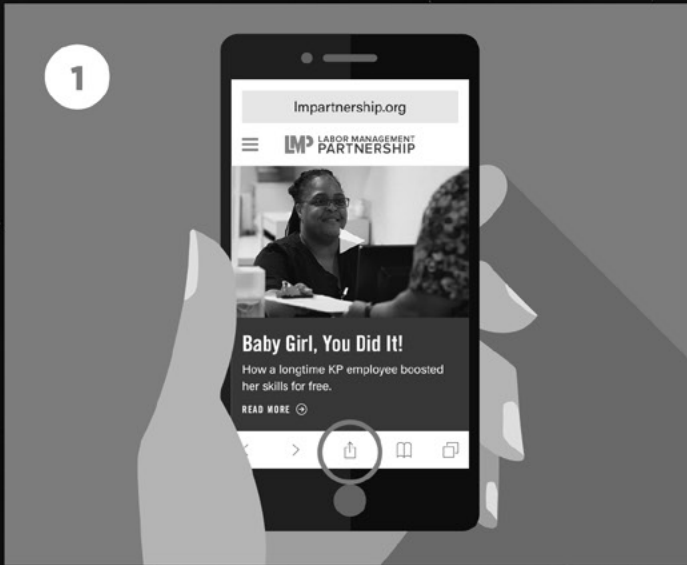

SNAP! IT'S AN 'APP'

Put an icon for LMPartnership.org on your phone

GET TO
THE SITE WITH
ONE TOUCH!

1 Open up your phone's browser and go to LMPartnership.org. Touch the **square with the arrow**.  (It's in the bottom band on your screen — if you don't see it, scroll down and it will show up).

2 A new screen will pop up. Touch the **+** icon for "Add to Home Screen." (If you don't see it, scroll to the right until you find it.)

3 On the next screen, touch the word "Add" in the top right corner.

4 Now find the **LMP logo** on your home screen (scroll to the right if you have more than one screen). Touch it — you've got the website at your fingertip.

Please share this poster! Post it! Pass it around!